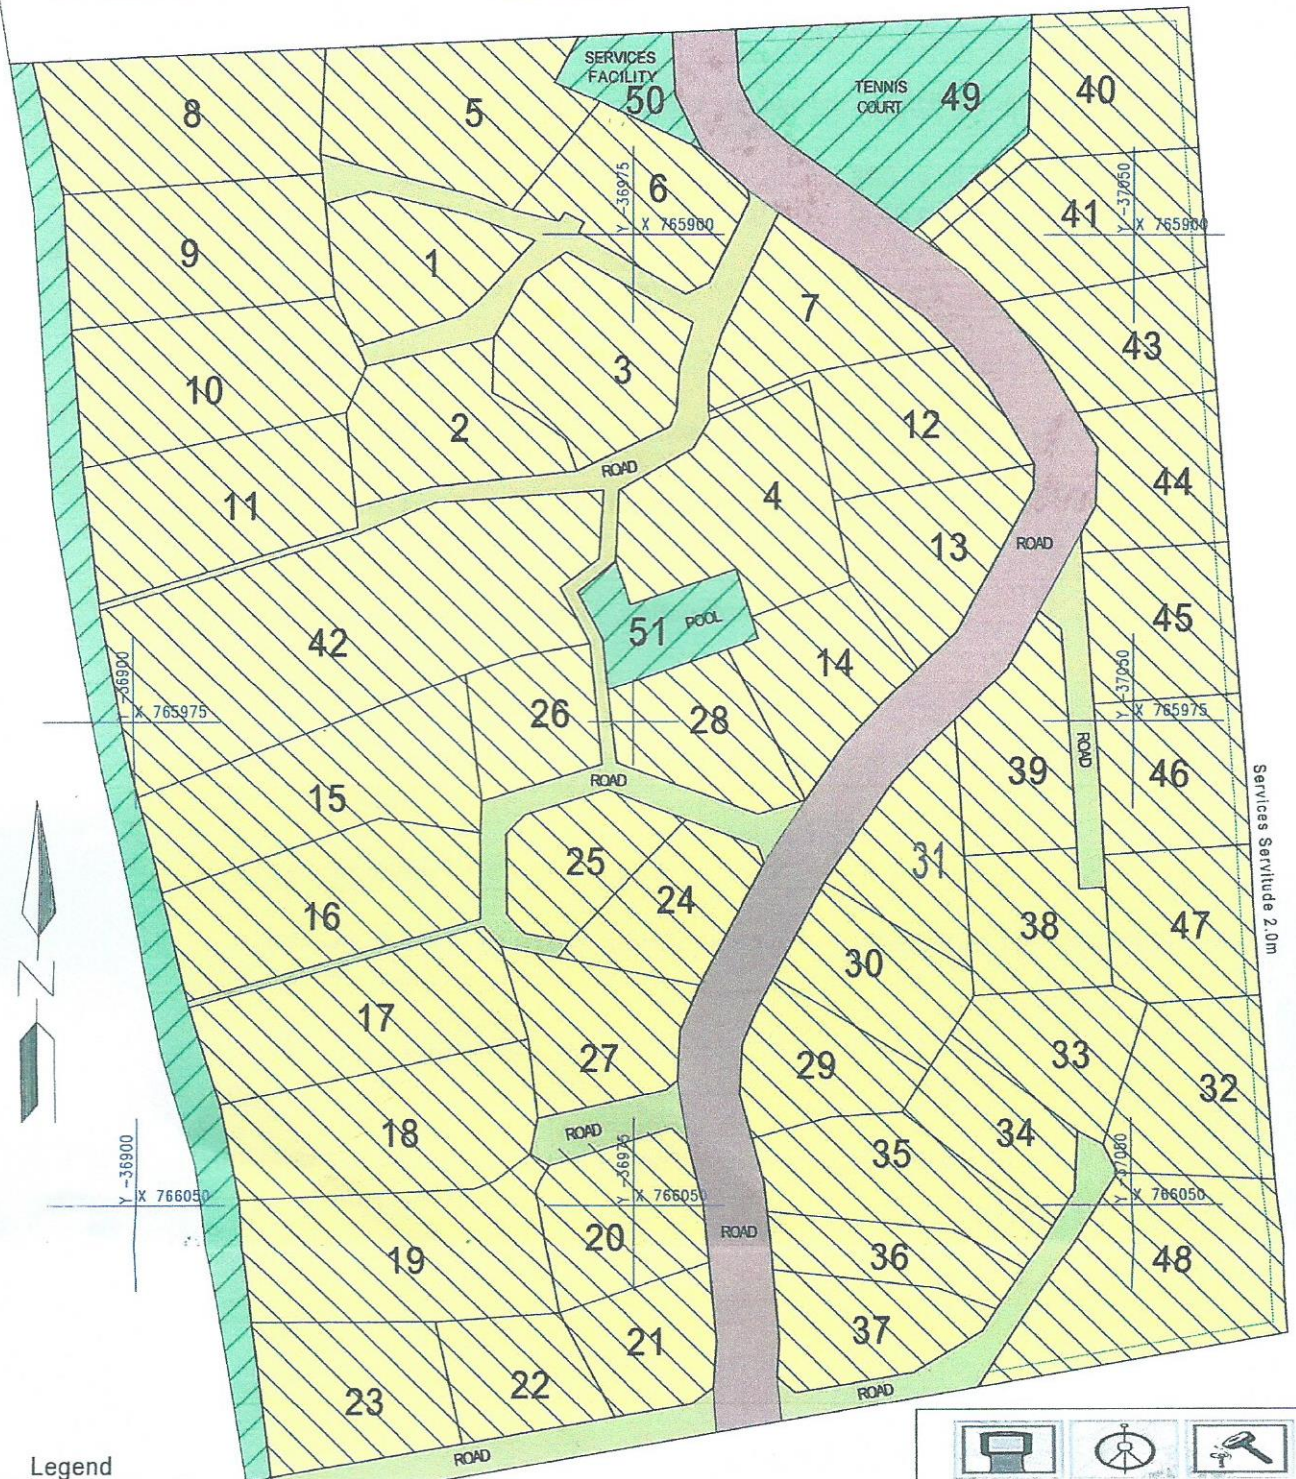

# ZONING PLAN

situate in Keurboomstrand  
 Bitou Municipality  
 Knysna Administrative District  
 Province of the Western Cape

REF. 304/33/Z/LP1  
 Date: JUNE 2012  
 Scale 1:750

Portion 33 of the Farm Matjes Fontein No. 304

## STRANDMEER

Services Servitude 2.0m

### Legend

Zone	No.
Residential II	48
Open Space II	4

**S. J. MC MILLAN**  
 TOWNSHIP PLANNERS & SUBDIVISIONAL SURVEYS  
 TOPOGRAPHICAL & ENGINEERING SURVEYS  
 SECTIONAL TITLE SURVEYS

Layout: Plans\651\replone\304-33z.lp1.ked